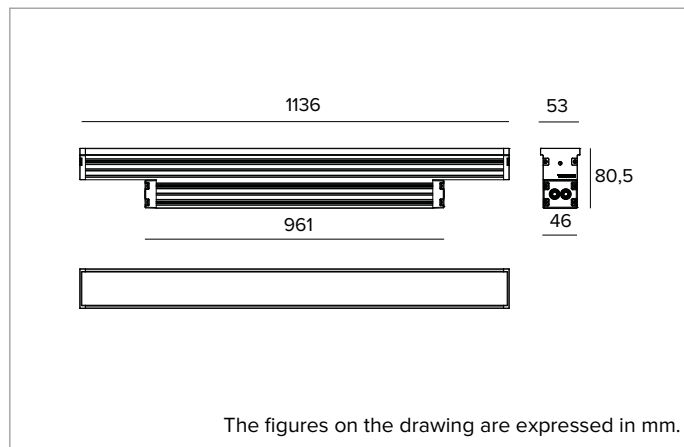

1E3303EL | JEDI COMPACT Outdoor Projector

Adjustable linear LED projector

		4000K	H(m)	D1(m)	D2(m)	E _{max} (lx)
		Ra80	28°	78°		
Fixture Power	53W	1	0.55	1.70	4835	
Source Flux	7200lm	2	1.11	3.40	1209	
Fixture Flux	5414lm	3	1.66	5.10	537	
Efficacy	102lm/W	4	2.22	6.79	302	
TS1093	I _{max} =774cd/klm	I _{max}	5571cd	5	2.77	8.49 193

Optic: WALL WASHER

Beam angles: WW

Optical efficiency: 75%

Fixture flux: 5414lm

Luminous efficacy: 102lm/W

Photobiological safety: Compliant with RG1 low risk group

MECHANICAL CHARACTERISTICS

Extruded anodised aluminium 15µ body. Extra clear 5mm thick glass flat screen. The body of the fixture is adjustable and can be installed away from the mounting surface using accessory snap brackets.